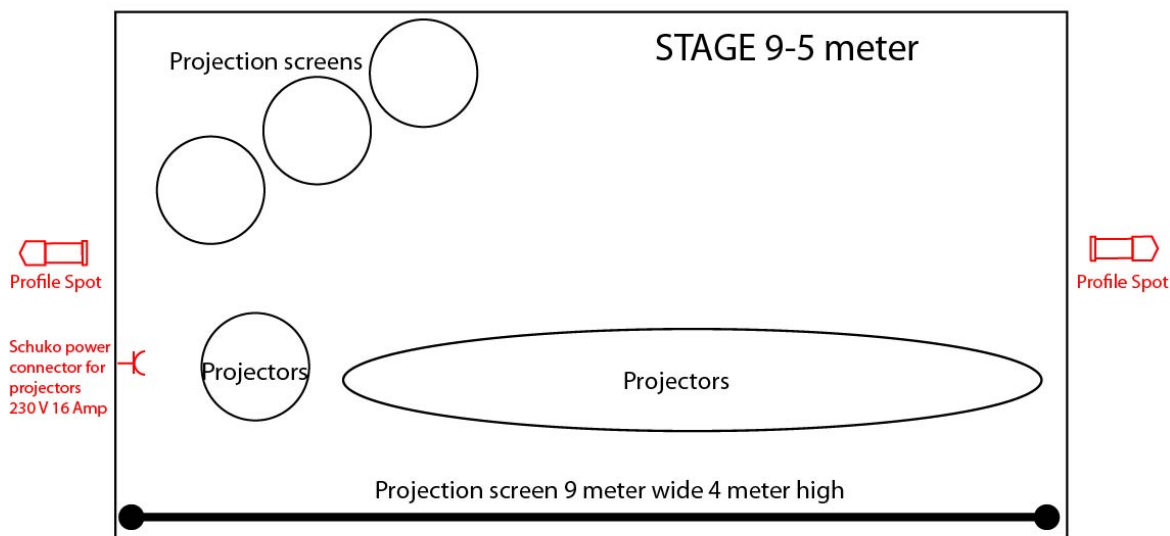

CoC: 34256644
EORI: NL816998140
VAT: NL8169.98.140.B01

TECHNICAL INFO 'MIRROR'

Age	All ages
Performance time	± 70 minutes
Audience	Maximum 250 depending on theatre size.
Set up time	One day.
Rehearsal time	One day.
Performance space	At least 9 meters wide, 5 meters deep and 4 meters high. The venue needs to have the equivalent of cinema darkness.
Access	The stage should be accessible for flight cases on wheels: 65-125-135 cm. 250 kg each. If there are stairs there needs to be a ramp or an elevator.
Light	The light in the venue must be dimmable 2 profile spots on both sides of the stage
Organ	A big organ is required, Specification on request.

STAGEPLAN MIRROR

Total light for applause, e.g. 4 x PC